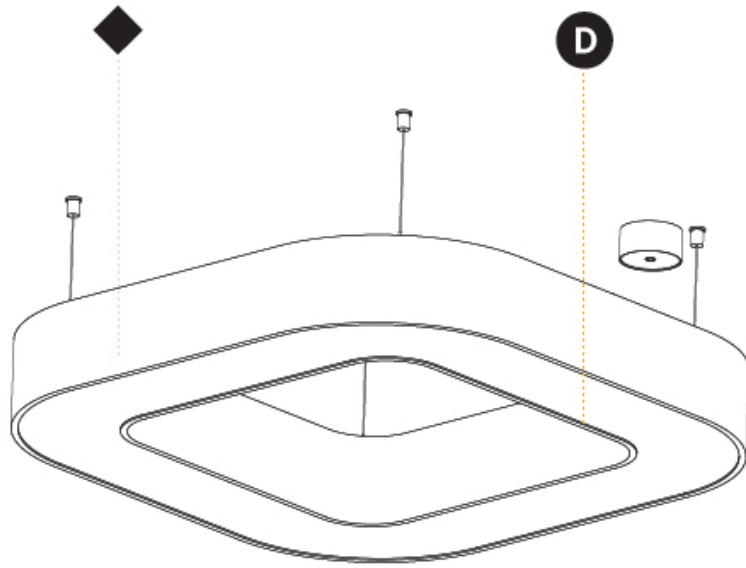

GLORIOUS QUANTUM SUSPENSION

A30211-

PROJECT _____

TYPE _____

SPECIFIER _____

QUANTITY _____

DATE _____