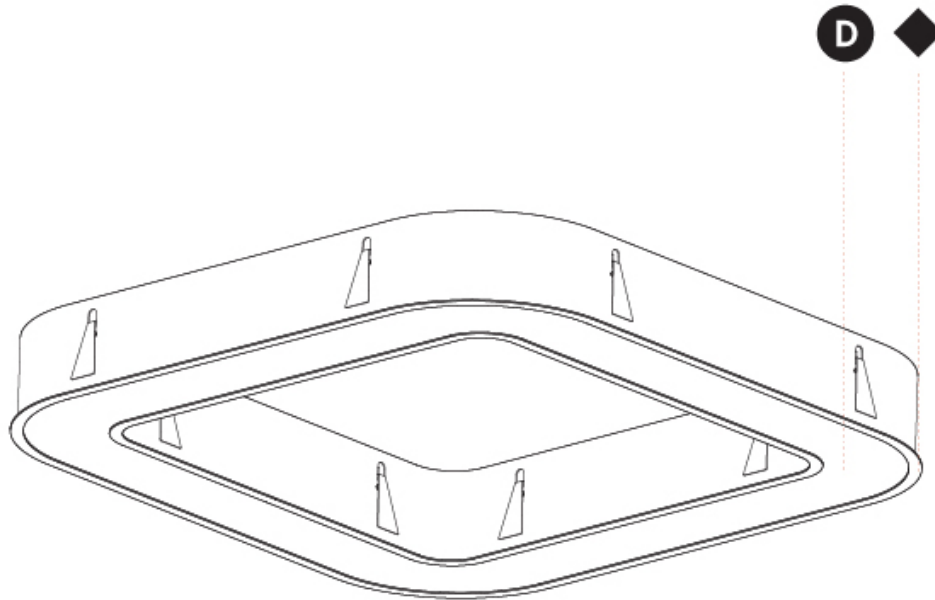

GLORIOUS QUANTUM SURFACE

A32953-

PROJECT _____

TYPE _____

SPECIFIER _____

QUANTITY _____

DATE _____

A